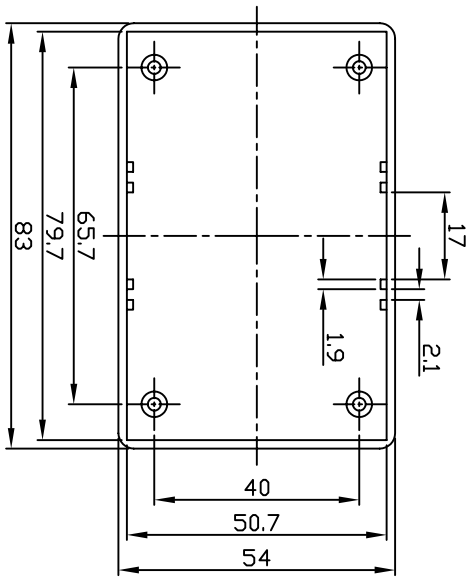

G1020B

宣文實業有限公司
GAINTA INDUSTRIES LTD.

DESIGN BY

DRAWN BY

CHECK BY

SCALE

DATE

MATERIAL

TITLE
BOTTOM

DWG NO.
G1020 BASE

REVISED

DESCRIPTION