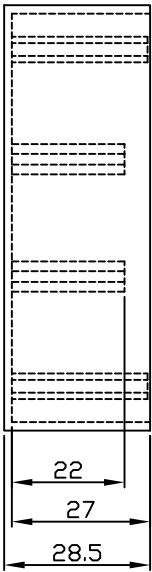

G1020B

宣文實業有限公司
GAINTA INDUSTRIES LTD.

DESIGN BY

DRAWN BY

CHECK BY

SCALE

DATE

MATERIAL

TITLE
BOTTOM

DWG NO.
G1020 BASE

REVISED

DESCRIPTION