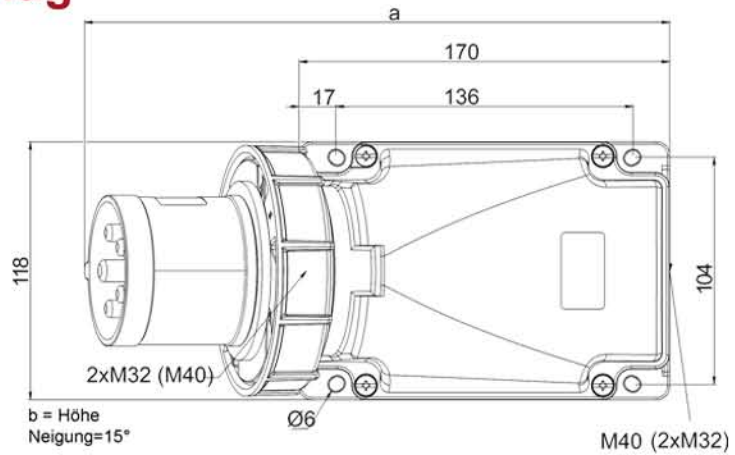

"Power Twist" Wall mounted plug

housing dimensions: HxWxD = 170x118x271; 1xM40; 2xM32

- top, bottom or rear entry
- 180° rotatable housing
- nickel-plated contacts, with [pilot contact](#)
- for waterproof cover and cable-glands please see accessories
- incl. blank cable gland

IP66/67 watertight

Ampere	63	63	63
Pole	3	4	5
a	271	271	271
b	175	175	175
Gewicht in Gramm	812	864	914
Term			
Kontaktschrauben			
Leitung			

Ampere	Pole	110V~ 50/60Hz 4h Best.Nr.	230V~ 50/60Hz 3p=6h 4p+5p=9h Best.Nr.	400V~ 50/60Hz 3p=9h 4p+5p=6h Best.Nr.	500V~ 50/60Hz 7h Best.Nr.	>50- 500V~ 100-300Hz 10h Best.Nr.	>50- 500V~ 301-500Hz 2h Best.Nr.
63	3	533-4	533-6	533-9	533-7	533-10	533-2
63	4	534-4	534-9	534-6	534-7	534-10	534-2
63	5	535-4	535-9	535-6	535-7	535-10	535-2