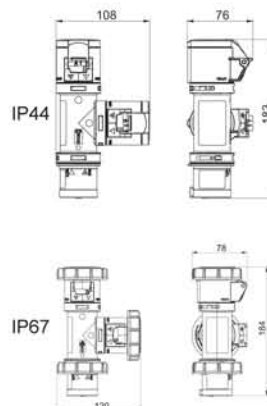

T-Connect 2-way connector with CEE-plug

Fittings:

- 1 CEE-plug 16A 3p 6h
- 2 CEE-sockets 16A 3p 6h outlet

IP44 splashproof 94325103
IP67 watertight 94326103
pack.unit: 10