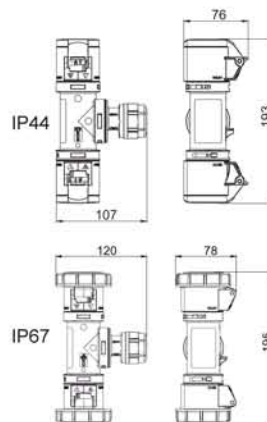

## 2-way connector

- national
- with hinged lid
- insert: polyamide

IP44 splashproof

25212-r  
with child protection (shutter) 25212-rc  
pack.unit: 10

## 2-way connector Belgian/French version

- with hinged lid
- insert: polyamide

IP44 splashproof

24212-r  
with child protection (shutter) 24212-rc  
pack.unit: 10

### Fittings:

- 1 cable entry (terminal block max. 3x2,5mm<sup>2</sup>)
- 2 CEE-sockets 16A 3p 6h outlet

IP44 splashproof 94325102  
IP67 watertight 94326102  
pack.unit: 10

Special designs - available on request!