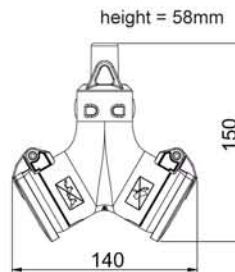

## 2-way connector

- national
- with hinged lid
- insert: polyamide

IP44 splashproof

25212-r  
with child protection (shutter) 25212-rc  
pack.unit: 10

## 2-way connector Belgian/French version

- with hinged lid
- insert: polyamide

IP44 splashproof

24212-r  
with child protection (shutter) 24212-rc  
pack.unit: 10

### Fittings:

- 1 cable entry (terminal block max. 3x2,5mm<sup>2</sup>)
- 2 CEE-sockets 16A 3p 6h outlet

IP44 splashproof 94325102  
IP67 watertight 94326102  
pack.unit: 10

Special designs - available on request!