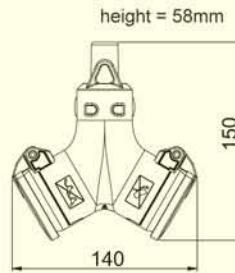

## 2-way connector

- national
- with hinged lid
- insert: polyamide

IP44 splashproof

25212-r  
with child protection (shutter) 25212-rc  
pack.unit: 10

## 2-way connector Belgian/French version

- with hinged lid
- insert: polyamide

IP44 splashproof

24212-r  
with child protection (shutter) 24212-rc  
pack.unit: 10

### Fittings:

- 1 cable entry (terminal block max. 3x2,5mm<sup>2</sup>)
- 2 CEE-sockets 16A 3p 6h outlet

IP44 splashproof 94325102  
IP67 watertight 94326102  
pack.unit: 10

Special designs - available on request!